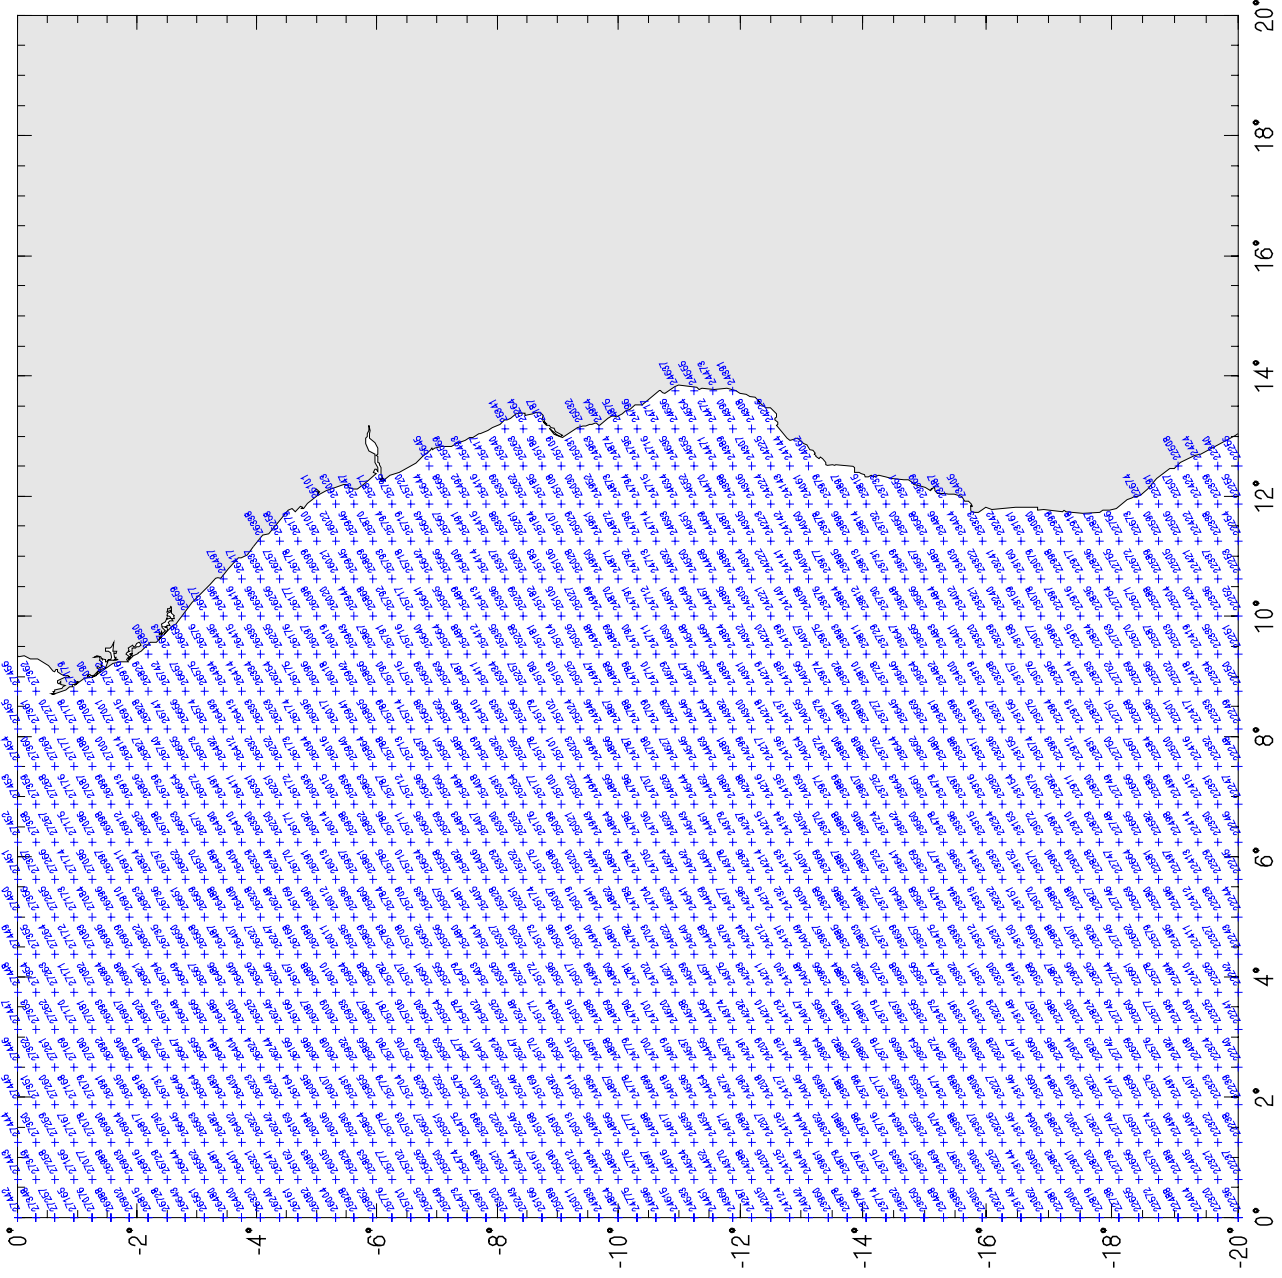

WANE Gabon to Namibia