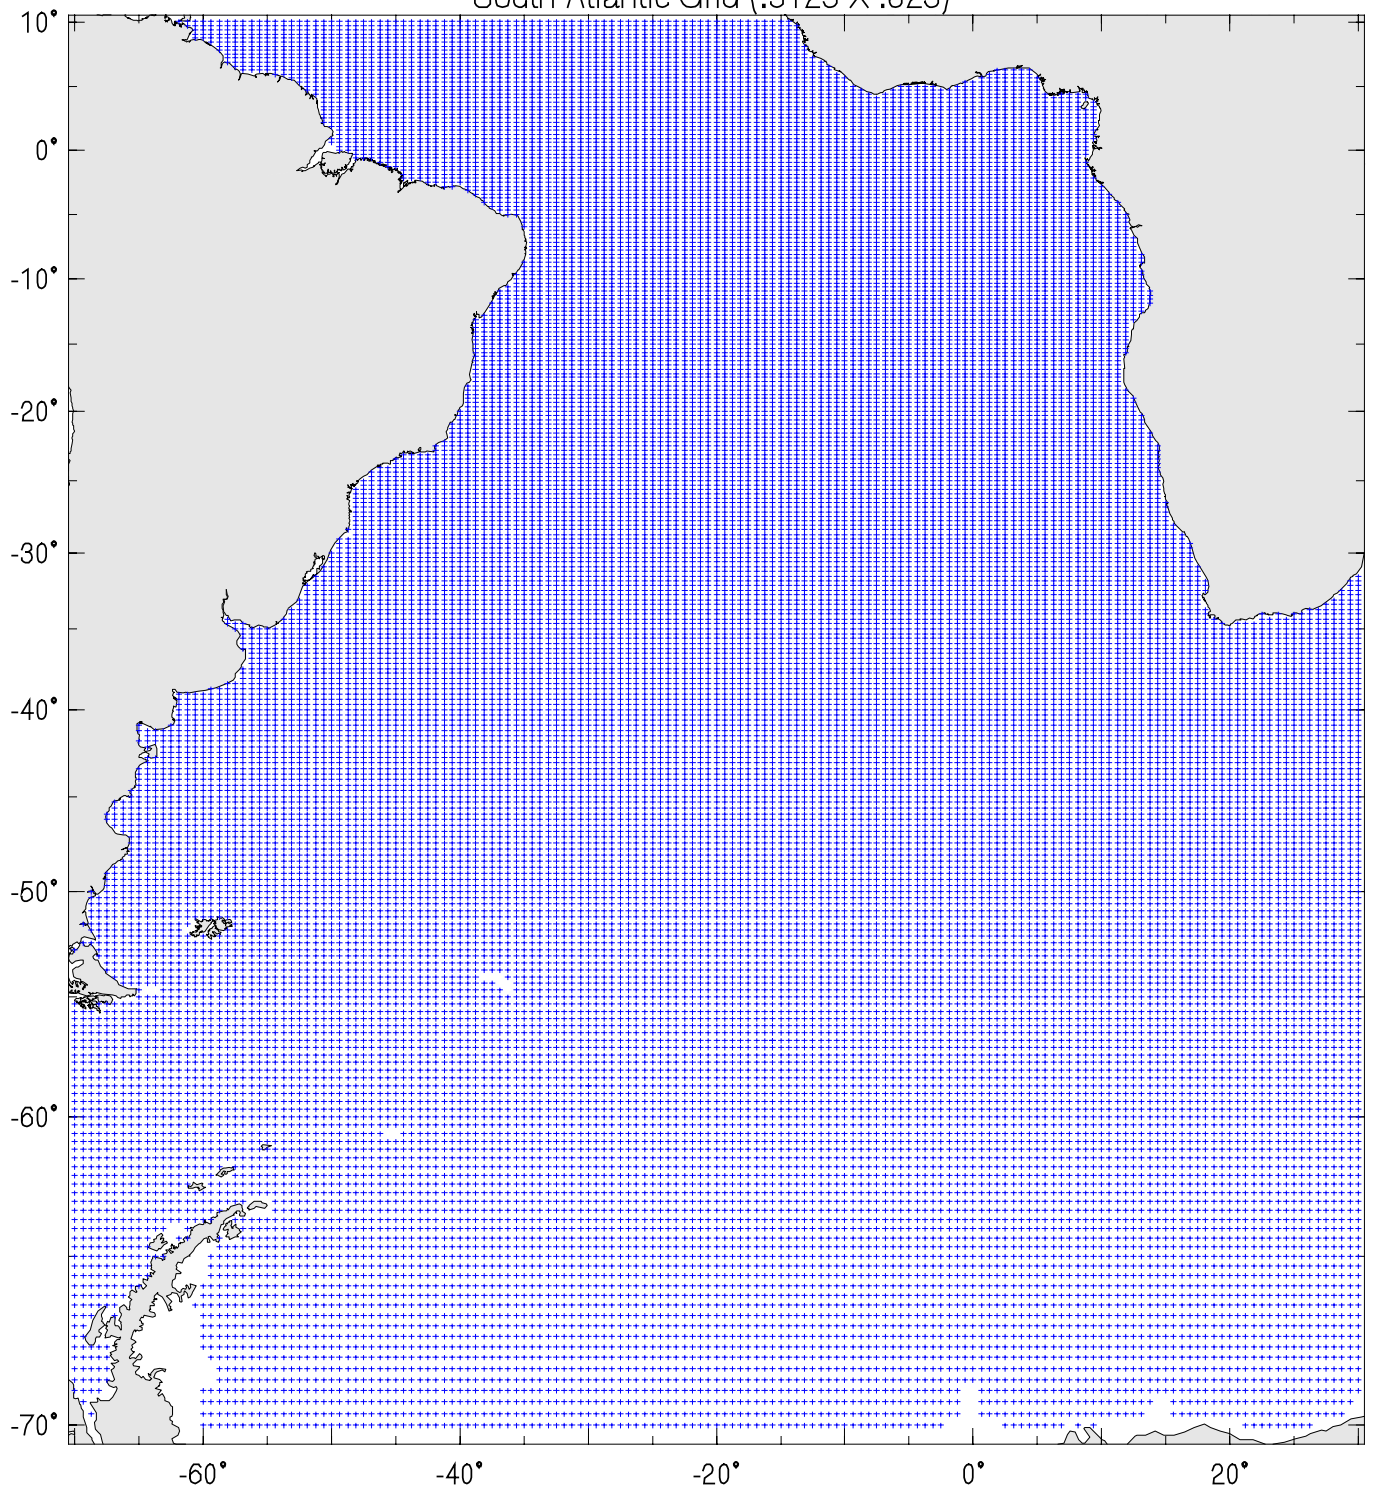

WANE  
South Atlantic Grid (.3125 X .625)

# WANE Guinea to Gabon

# WANE Gabon to Namibia

# WANE Namibia to South Africa