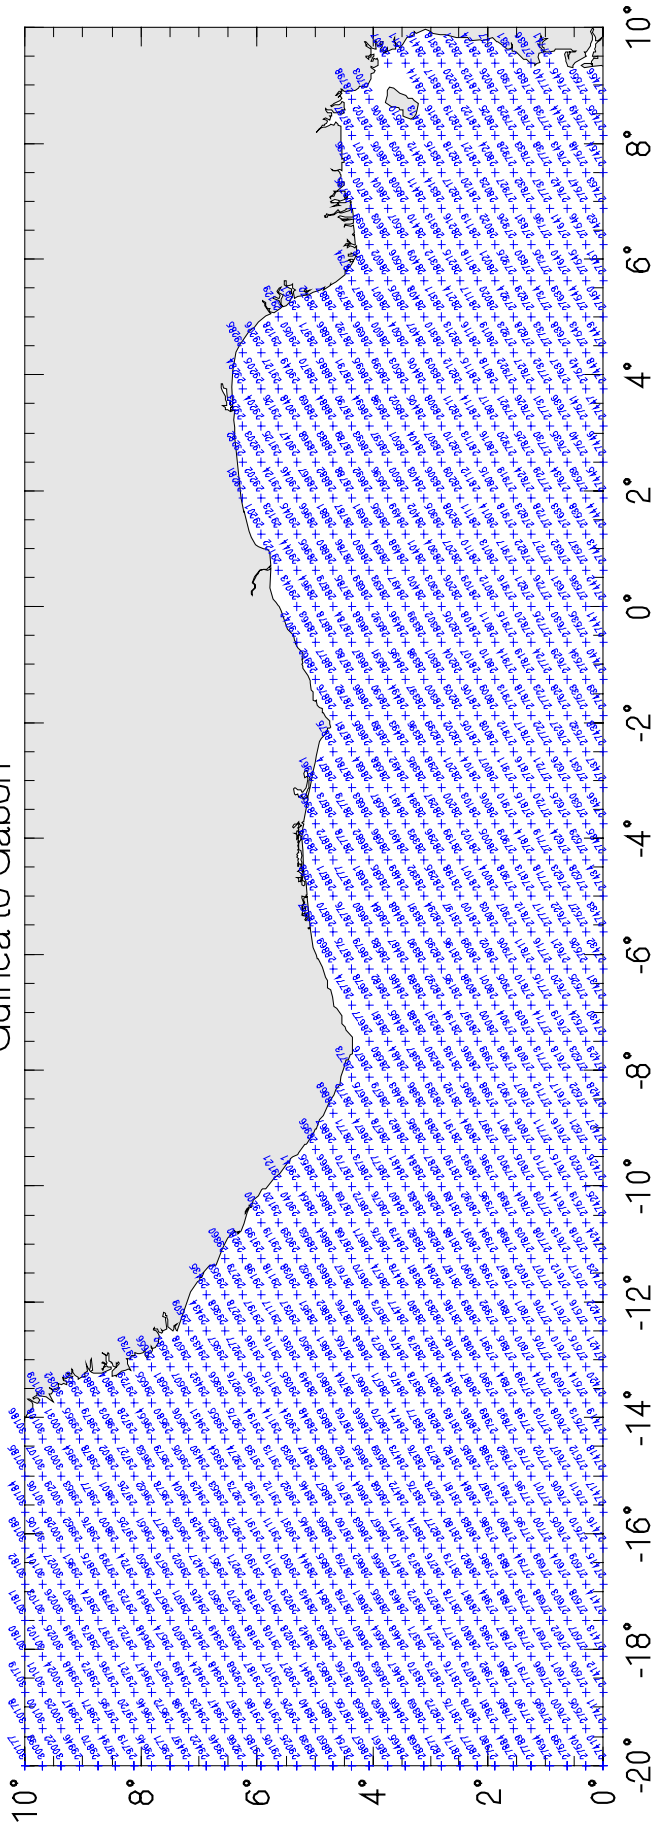

WANE  
South Atlantic Grid (.3125 X .625)

# WANE Guinea to Gabon

# WANE Gabon to Namibia

# WANE Namibia to South Africa