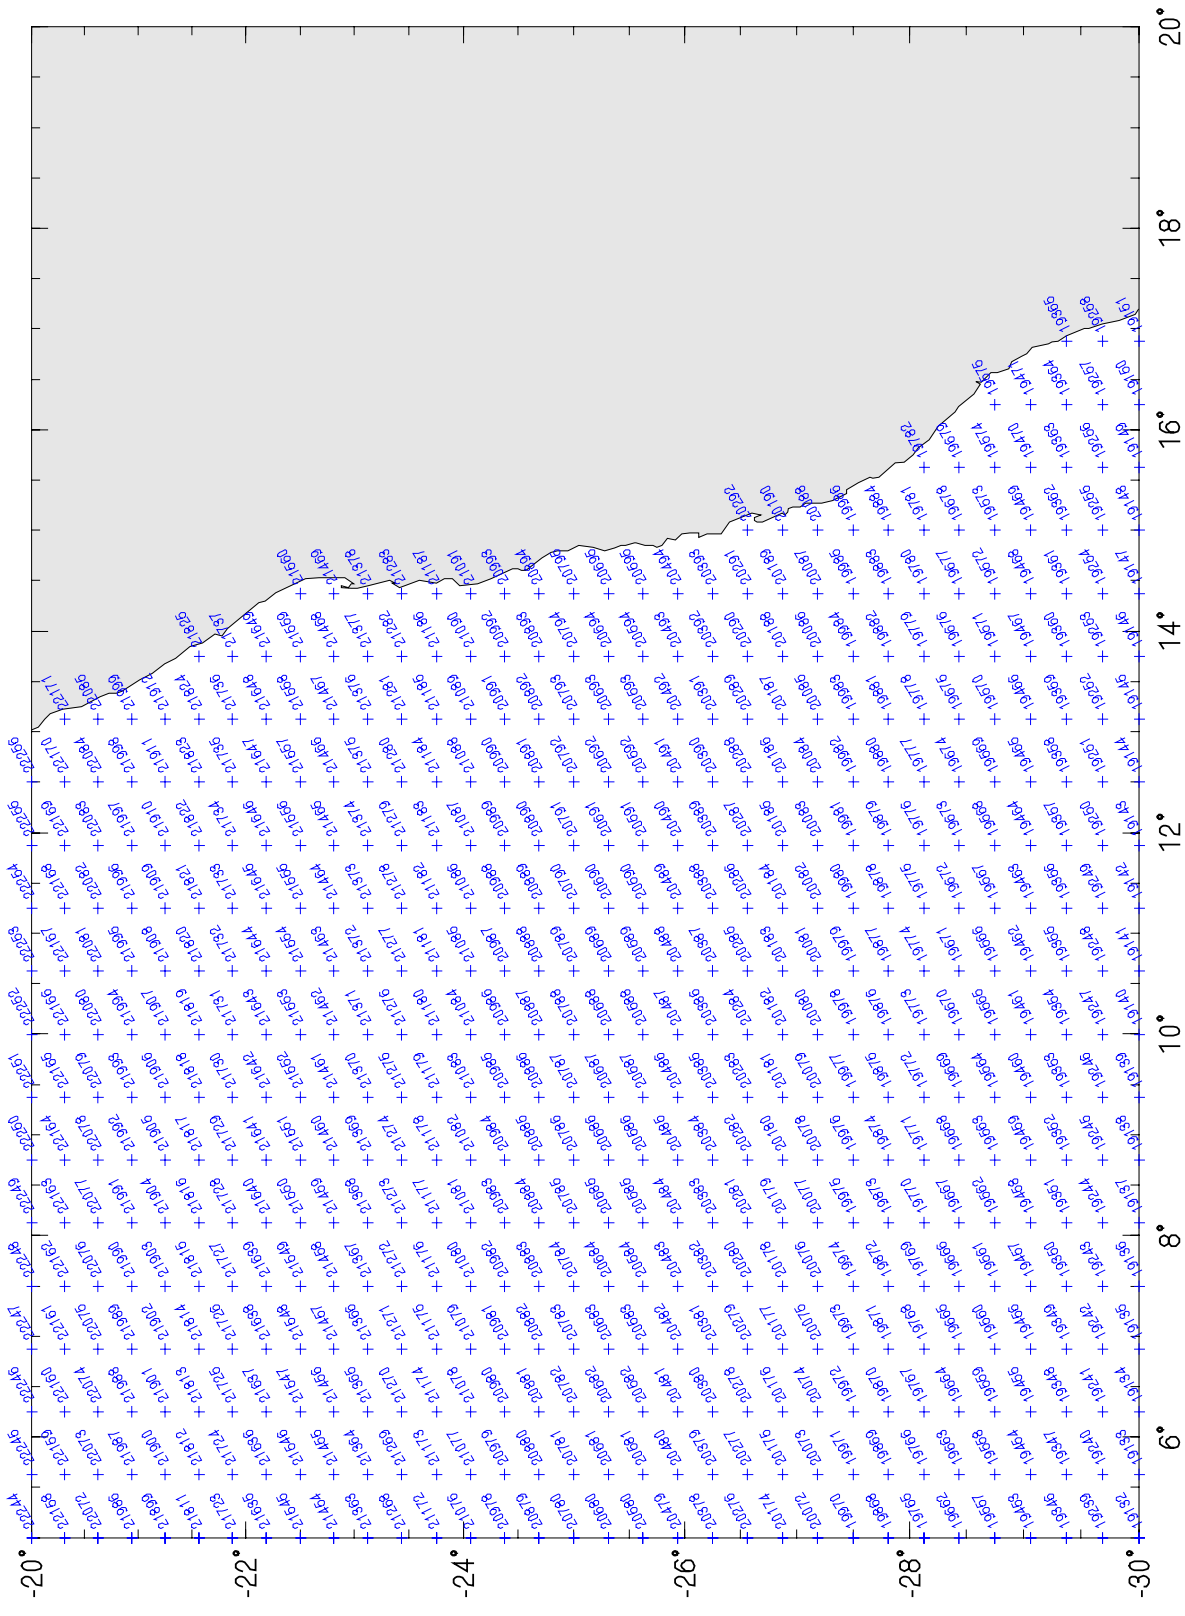

WANE Namibia to South Africa